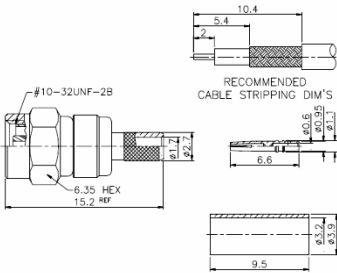

RF CONNECTORS / SMC

RSCPC01R

DIMENSIONS

SMC PLUG
CRIMP
RIGHT ANGLE

RSCJC01R

DIMENSIONS

SMC JACK
CRIMP
RIGHT ANGLE

RSCPC01

DIMENSIONS

SMC PLUG
CRIMP
STRAIGHT

RSCJC01

DIMENSIONS

SMC JACK
CRIMP
STRAIGHT

RSCPS01R

DIMENSIONS

SMC PLUG
SOLDER
RIGHT ANGLE

RSCJCB01

DIMENSIONS

SMC JACK CRIMP
BULKHEAD
STRAIGHT

RSCPS01

DIMENSIONS

SMC PLUG
SOLDER
STRAIGHT

RSCJSB01

DIMENSIONS

RSCJMB01R

DIMENSIONS

SMC JACK
P.C.B. MOUNT
RIGHT ANGLE (BLH)

RSCJM01

DIMENSIONS

SMC JACK
P.C.B. MOUNT
STRAIGHT

RSCJP01

DIMENSIONS