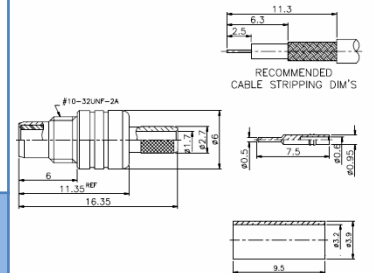

RF CONNECTORS / SMC

RSCPC01R

DIMENSIONS

SMC PLUG
CRIMP
RIGHT ANGLE

RSCJC01R

DIMENSIONS

SMC JACK
CRIMP
RIGHT ANGLE

RSCPC01

DIMENSIONS

SMC PLUG
CRIMP
STRAIGHT

RSCJC01

DIMENSIONS

SMC JACK
CRIMP
STRAIGHT

RSCPS01R

DIMENSIONS

SMC PLUG
SOLDER
RIGHT ANGLE

RSCJCB01

DIMENSIONS

SMC JACK CRIMP
BULKHEAD
STRAIGHT

RSCPS01

DIMENSIONS

SMC PLUG
SOLDER
STRAIGHT

RSCJSB01

DIMENSIONS

RSCJMB01R

DIMENSIONS

SMC JACK
P.C.B. MOUNT
RIGHT ANGLE (BLH)

RSCJM01

DIMENSIONS

SMC JACK
P.C.B. MOUNT
STRAIGHT

RSCJP01

DIMENSIONS