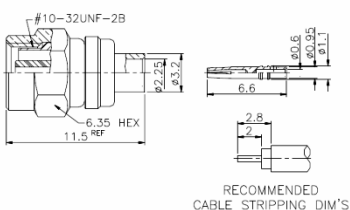

DIMENSIONS

SMC PLUG
CRIMP
STRAIGHT

RSCJC01

DIMENSIONS

SMC JACK
CRIMP
STRAIGHT

RSCPS01R

DIMENSIONS

SMC PLUG
SOLDER
RIGHT ANGLE

RSCJCB01

DIMENSIONS

SMC JACK CRIMP
BULKHEAD
STRAIGHT

RSCPS01

DIMENSIONS

SMC PLUG
SOLDER
STRAIGHT

RSCJSB01

DIMENSIONS

SMC JACK SOLDER
BULKHEAD
STRAIGHT

RF CONNECTORS / SMC

RSCJM01R

DIMENSIONS

SMC JACK
P.C.B. MOUNT
RIGHT ANGLE

RSCJB01

DIMENSIONS

SMC JACK RECEPT
BULKHEAD
STRAIGHT

RSCJMB01R

DIMENSIONS

SMC JACK
P.C.B. MOUNT
RIGHT ANGLE (BLH)

RSCJM01

DIMENSIONS

SMC JACK
P.C.B. MOUNT
STRAIGHT

RSCJP01

DIMENSIONS