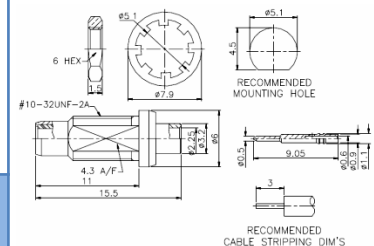

DIMENSIONS

SMC PLUG
CRIMP
STRAIGHT

RSCJC01

DIMENSIONS

SMC JACK
CRIMP
STRAIGHT

RSCPS01R

DIMENSIONS

SMC PLUG
SOLDER
RIGHT ANGLE

RSCJCB01

DIMENSIONS

SMC JACK CRIMP
BULKHEAD
STRAIGHT

RSCPS01

DIMENSIONS

SMC PLUG
SOLDER
STRAIGHT

RSCJSB01

DIMENSIONS

SMC JACK SOLDER
BULKHEAD
STRAIGHT

RF CONNECTORS / SMC

RSCJM01R

DIMENSIONS

SMC JACK
P.C.B. MOUNT
RIGHT ANGLE

RSCJB01

DIMENSIONS

SMC JACK RECEPT
BULKHEAD
STRAIGHT

RSCJMB01R

DIMENSIONS

SMC JACK
P.C.B. MOUNT
RIGHT ANGLE (BLH)

RSCJM01

DIMENSIONS

SMC JACK
P.C.B. MOUNT
STRAIGHT

RSCJP01

DIMENSIONS