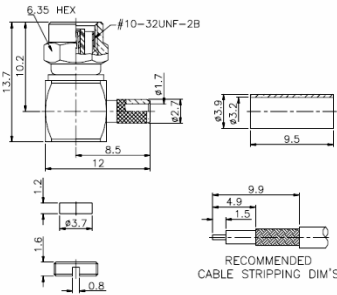

RF CONNECTORS / SMC

RSCPC01R

DIMENSIONS

SMC PLUG
CRIMP
RIGHT ANGLE

RSCJC01R

DIMENSIONS

SMC JACK
CRIMP
RIGHT ANGLE

RSCPC01

DIMENSIONS

SMC PLUG
CRIMP
STRAIGHT

RSCJC01

DIMENSIONS

SMC JACK
CRIMP
STRAIGHT

RSCPS01R

DIMENSIONS

SMC PLUG
SOLDER
RIGHT ANGLE

RSCJCB01

DIMENSIONS

SMC JACK CRIMP
BULKHEAD
STRAIGHT

RSCPS01

DIMENSIONS

SMC PLUG
SOLDER
STRAIGHT

RSCJSB01

DIMENSIONS

RSCJMB01R

DIMENSIONS

SMC JACK
P.C.B. MOUNT
RIGHT ANGLE (BLH)

RSCJM01

DIMENSIONS

SMC JACK
P.C.B. MOUNT
STRAIGHT

RSCJP01

DIMENSIONS