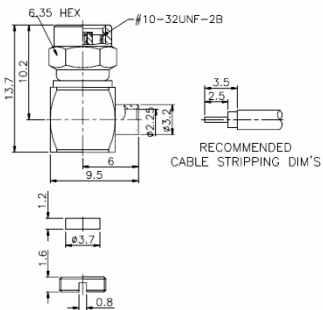

DIMENSIONS

SMC PLUG
CRIMP
STRAIGHT

RSCJC01

DIMENSIONS

SMC JACK
CRIMP
STRAIGHT

RSCPS01R

DIMENSIONS

SMC PLUG
SOLDER
RIGHT ANGLE

RSCJCB01

DIMENSIONS

SMC JACK CRIMP
BULKHEAD
STRAIGHT

RSCPS01

DIMENSIONS

SMC PLUG
SOLDER
STRAIGHT

RSCJSB01

DIMENSIONS

SMC JACK SOLDER
BULKHEAD
STRAIGHT

RF CONNECTORS / SMC

RSCJM01R

DIMENSIONS

SMC JACK
P.C.B. MOUNT
RIGHT ANGLE

RSCJB01

DIMENSIONS

SMC JACK RECEPT
BULKHEAD
STRAIGHT

RSCJMB01R

DIMENSIONS

SMC JACK
P.C.B. MOUNT
RIGHT ANGLE (BLH)

RSCJM01

DIMENSIONS

SMC JACK
P.C.B. MOUNT
STRAIGHT

RSCJP01

DIMENSIONS