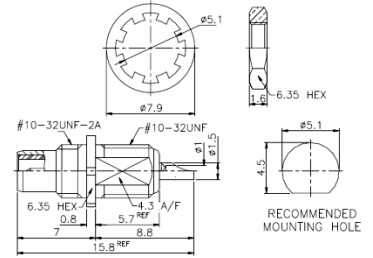

DIMENSIONS

SMC PLUG
CRIMP
STRAIGHT

RSCJC01

DIMENSIONS

SMC JACK
CRIMP
STRAIGHT

RSCPS01R

DIMENSIONS

SMC PLUG
SOLDER
RIGHT ANGLE

RSCJCB01

DIMENSIONS

SMC JACK CRIMP
BULKHEAD
STRAIGHT

RSCPS01

DIMENSIONS

SMC PLUG
SOLDER
STRAIGHT

RSCJSB01

DIMENSIONS

SMC JACK SOLDER
BULKHEAD
STRAIGHT

RF CONNECTORS / SMC

RSCJM01R

DIMENSIONS

SMC JACK
P.C.B. MOUNT
RIGHT ANGLE

RSCJB01

DIMENSIONS

SMC JACK RECEPT
BULKHEAD
STRAIGHT

RSCJMB01R

DIMENSIONS

SMC JACK
P.C.B. MOUNT
RIGHT ANGLE (BLH)

RSCJM01

DIMENSIONS

SMC JACK
P.C.B. MOUNT
STRAIGHT

RSCJP01

DIMENSIONS