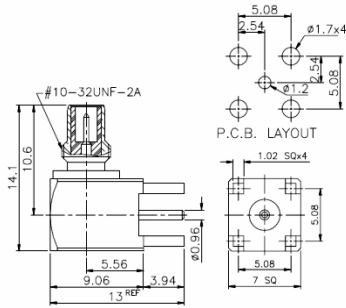

DIMENSIONS

SMC PLUG
CRIMP
STRAIGHT

RSCJC01

DIMENSIONS

SMC JACK
CRIMP
STRAIGHT

RSCPS01R

DIMENSIONS

SMC PLUG
SOLDER
RIGHT ANGLE

RSCJCB01

DIMENSIONS

SMC JACK CRIMP
BULKHEAD
STRAIGHT

RSCPS01

DIMENSIONS

SMC PLUG
SOLDER
STRAIGHT

RSCJSB01

DIMENSIONS

SMC JACK SOLDER
BULKHEAD
STRAIGHT

RF CONNECTORS / SMC

RSCJM01R

DIMENSIONS

SMC JACK
P.C.B. MOUNT
RIGHT ANGLE

RSCJB01

DIMENSIONS

SMC JACK RECEPT
BULKHEAD
STRAIGHT

RSCJMB01R

DIMENSIONS

SMC JACK
P.C.B. MOUNT
RIGHT ANGLE (BLH)

RSCJM01

DIMENSIONS

SMC JACK
P.C.B. MOUNT
STRAIGHT

RSCJP01

DIMENSIONS