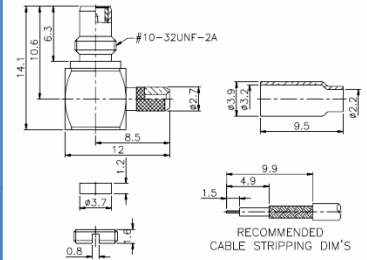

RF CONNECTORS / SMC

RSCPC01R

DIMENSIONS

SMC PLUG
CRIMP
RIGHT ANGLE

RSCJC01R

DIMENSIONS

SMC JACK
CRIMP
RIGHT ANGLE

RSCPC01

DIMENSIONS

SMC PLUG
CRIMP
STRAIGHT

RSCJC01

DIMENSIONS

SMC JACK
CRIMP
STRAIGHT

RSCPS01R

DIMENSIONS

SMC PLUG
SOLDER
RIGHT ANGLE

RSCJCB01

DIMENSIONS

SMC JACK CRIMP
BULKHEAD
STRAIGHT

RSCPS01

DIMENSIONS

SMC PLUG
SOLDER
STRAIGHT

RSCJSB01

DIMENSIONS

RSCJMB01R

DIMENSIONS

SMC JACK
P.C.B. MOUNT
RIGHT ANGLE (BLH)

RSCJM01

DIMENSIONS

SMC JACK
P.C.B. MOUNT
STRAIGHT

RSCJP01

DIMENSIONS