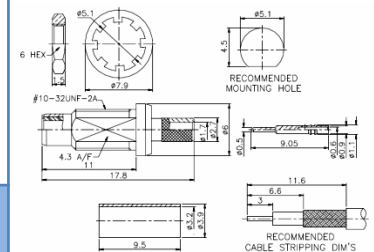

DIMENSIONS

SMC PLUG
CRIMP
STRAIGHT

RSCJC01

DIMENSIONS

SMC JACK
CRIMP
STRAIGHT

RSCPS01R

DIMENSIONS

SMC PLUG
SOLDER
RIGHT ANGLE

RSCJCB01

DIMENSIONS

SMC JACK CRIMP
BULKHEAD
STRAIGHT

RSCPS01

DIMENSIONS

SMC PLUG
SOLDER
STRAIGHT

RSCJSB01

DIMENSIONS

SMC JACK SOLDER
BULKHEAD
STRAIGHT

RF CONNECTORS / SMC

RSCJM01R

DIMENSIONS

SMC JACK
P.C.B. MOUNT
RIGHT ANGLE

RSCJB01

DIMENSIONS

SMC JACK RECEPT
BULKHEAD
STRAIGHT

RSCJMB01R

DIMENSIONS

SMC JACK
P.C.B. MOUNT
RIGHT ANGLE (BLH)

RSCJM01

DIMENSIONS

SMC JACK
P.C.B. MOUNT
STRAIGHT

RSCJP01

DIMENSIONS