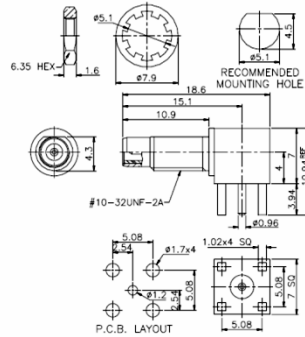

DIMENSIONS

SMC PLUG
CRIMP
STRAIGHT

RSCJC01

DIMENSIONS

SMC JACK
CRIMP
STRAIGHT

RSCPS01R

DIMENSIONS

SMC PLUG
SOLDER
RIGHT ANGLE

RSCJCB01

DIMENSIONS

SMC JACK CRIMP
BULKHEAD
STRAIGHT

RSCPS01

DIMENSIONS

SMC PLUG
SOLDER
STRAIGHT

RSCJSB01

DIMENSIONS

SMC JACK SOLDER
BULKHEAD
STRAIGHT

RF CONNECTORS / SMC

RSCJM01R

DIMENSIONS

SMC JACK
P.C.B. MOUNT
RIGHT ANGLE

RSCJB01

DIMENSIONS

SMC JACK RECEPT
BULKHEAD
STRAIGHT

RSCJMB01R

DIMENSIONS

SMC JACK
P.C.B. MOUNT
RIGHT ANGLE (BLH)

RSCJM01

DIMENSIONS

SMC JACK
P.C.B. MOUNT
STRAIGHT

RSCJP01

DIMENSIONS