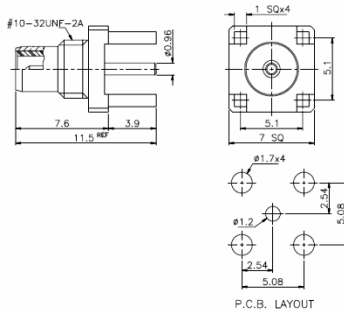

RSCJCB01

DIMENSIONS

SMC JACK CRIMP
BULKHEAD
STRAIGHT

RSCPS01

DIMENSIONS

SMC PLUG
SOLDER
STRAIGHT

RSCJSB01

DIMENSIONS

SMC JACK SOLDER
BULKHEAD
STRAIGHT

RF CONNECTORS / SMC

RSCJM01R

DIMENSIONS

SMC JACK
P.C.B. MOUNT
RIGHT ANGLE

RSCJB01

DIMENSIONS

SMC JACK RECEPT
BULKHEAD
STRAIGHT

RSCJMB01R

DIMENSIONS

SMC JACK
P.C.B. MOUNT
RIGHT ANGLE (BLH)

RSCJM01

DIMENSIONS

SMC JACK
P.C.B. MOUNT
STRAIGHT

RSCJP01

DIMENSIONS